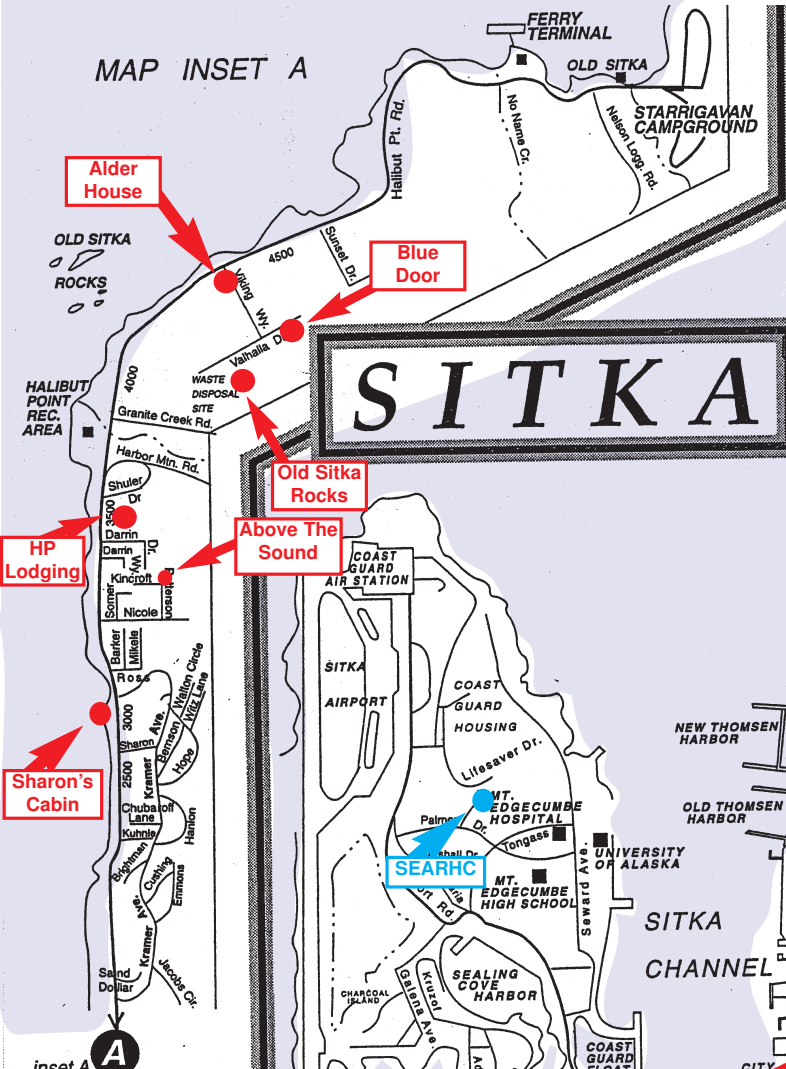

MAP INSET A

SITKA

BARANOF ISLAND

MAP INSET B

© 1998 A.k. Graphics
Sitka, Ak.
(907) 747 6080

Alaska Pacific
Chalet

Herring Cove
Continued on Inset B